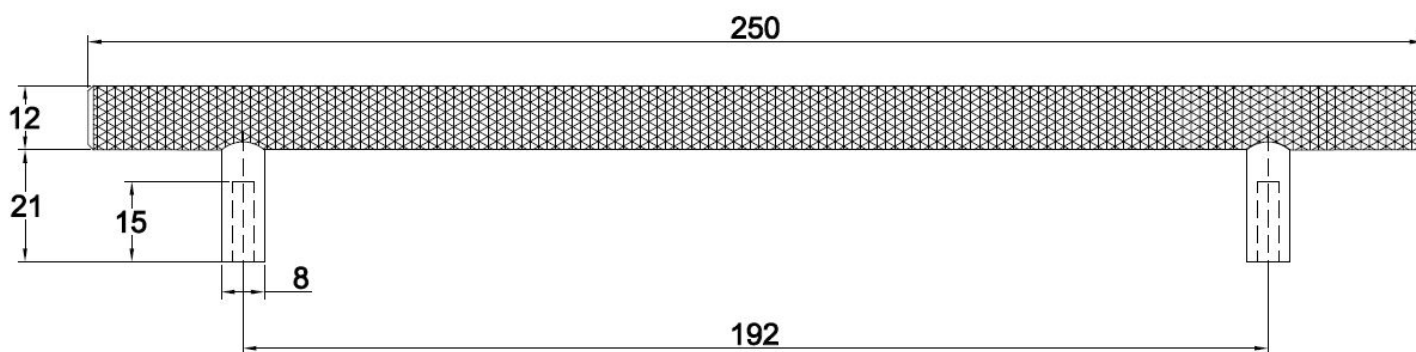

PRODUCT SHEET

Description:

Bar Handle "Grip", cc 192mm, \varnothing 12x250mm,H:33mm, SS-Look,Brass Material, Incl. 2 pcs of M4x25mm. SS-Look Screws

Item number:

17.01.202-0

Units	Box	Carton	HS Code	Barcode
Pcs.	10	50	8302420090	 5704866509756